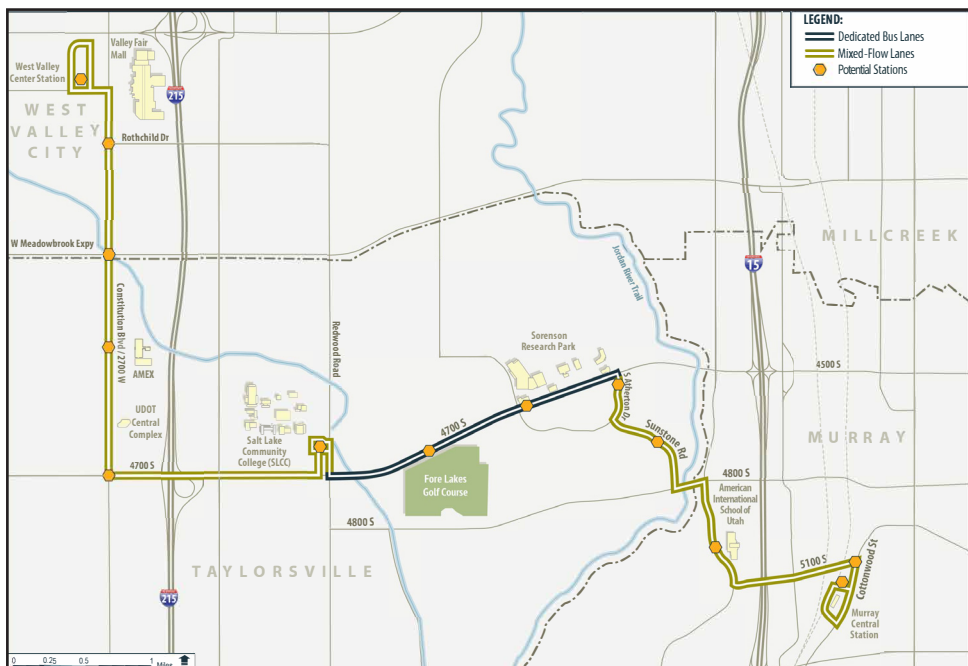

*Connecting
Communities
through Better
Transportation
Options*

The Midvalley Connector is coming to your community!

This new bus rapid transit (BRT) route will connect Murray, Taylorsville, and West Valley and will feature:

- Faster, more frequent service
- An enhanced transit plaza at the SLCC Redwood Campus
- Exclusive BRT lanes along 4500/4700 South
- Connections to TRAX and FrontRunner at Murray and West Valley Central Stations